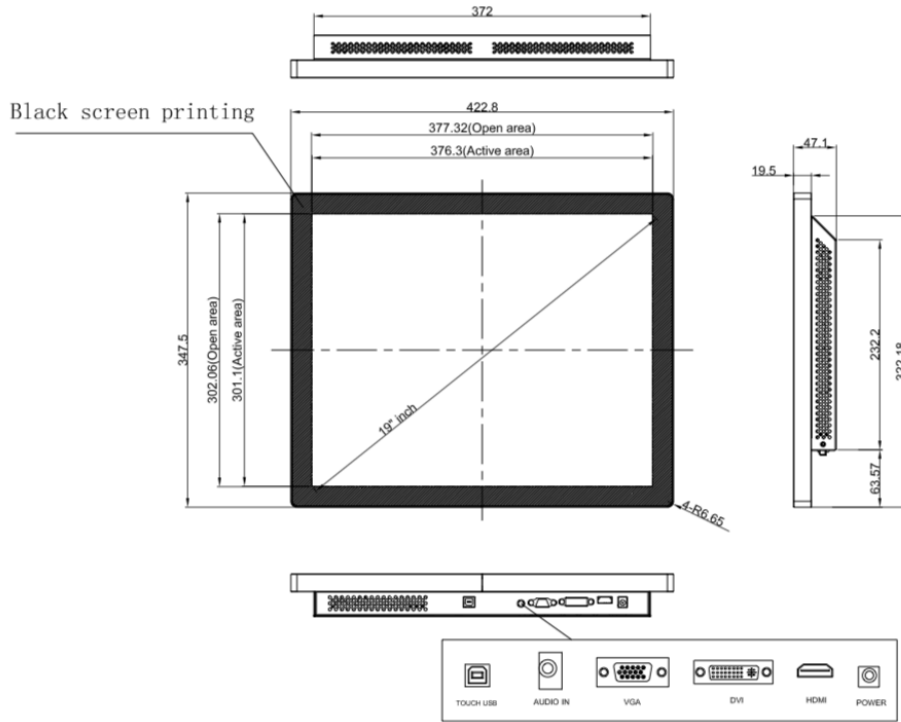

Insight Touch

Mechanical Drawing:

OSD

Monitor

Android

Windows