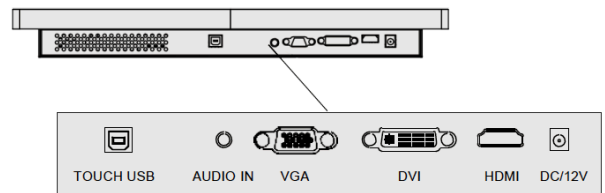

Insight Touch

Mechanical Drawing:

OSD

Monitor

Android

Windows