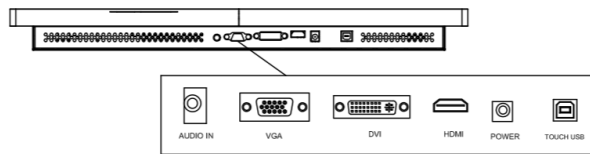

Insight Touch

Mechanical Drawing:

Monitor

Android

Windows

OSD