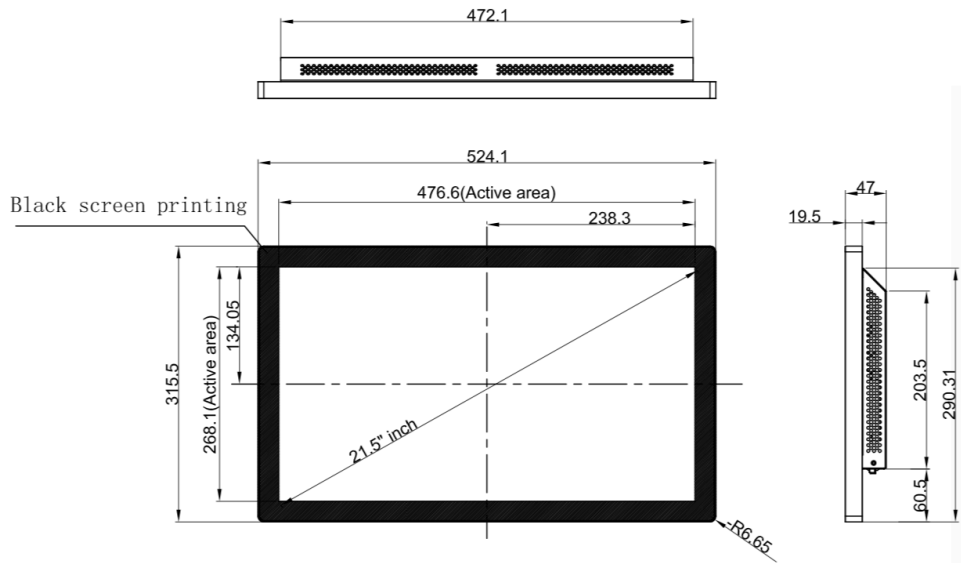

Insight Touch

Mechanical Drawing:

Monitor

Android

Windows

OSD