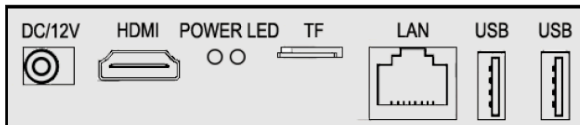

Insight Touch

Mechanical Drawing:

Monitor

Android

Windows

OSD